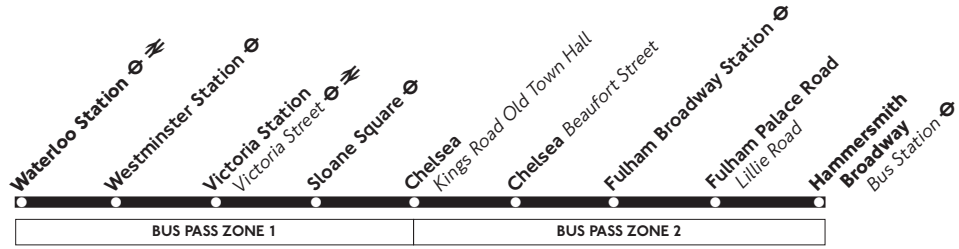

### Mondays to Fridays

Waterloo Station	0515	0530	0542	0552	0602			0932		1300		1825		1942	1957
Westminster Station	0520	0535	0547	0557	0607	Then		0938	Then	1307	Then	1831	Then	1948	2003
Victoria Station  Victoria Street	0526	0542	0554	0604	0614	about		0947	about	1316	about	1839	about	1955	2010
Sloane Square	0532	0547	0600	0610	0620	every		0956	every	1325	every	1846	every	2002	2017
Chelsea Beaufort Street	0538	0553	0605	0615	0626	7-8 minutes		1008	10 minutes	1338	7-8 minutes	1854	10 minutes	2008	2023
Fulham Broadway Station	0545	0600	0613	0623	0633	until		1015	until	1348	until	1901	until	2014	2029
Fulham Palace Road Lillie Road	0553	0609	0622	0632	0643			1025		1358		1911		2023	2038
Hammersmith Bdy Bus Station	0559	0615	0628	0639	0650			1032		1406		1918		2027	2042
Waterloo Station	2012	2027	2042	2057	Then		12 27 42 57			2312	2327	2342			
Westminster Station	2018	2033	2048	2103	every		18 33 48 03			2318	2333	2348			
Victoria Station  Victoria Street	2025	2040	2055	2110	15 minutes		25 40 55 10			2325	2340	2355			
Sloane Square	2032	2047	2102	2117	at these		32 47 02 17	until		2332	2347	0002			
Chelsea Beaufort Street	2038	2053	2108	2123	minutes		38 53 08 23			2338	2353	0008			
Fulham Broadway Station	2044	2059	2114	2129	past the		44 59 14 29			2344	2359	0014			
Fulham Palace Road Lillie Road	2053	2108	2123	2138	hour		53 08 23 38			2353	0008	0023			
Hammersmith Bdy Bus Station	2057	2112	2127	2142			57 12 27 42			2357	0012	0027			